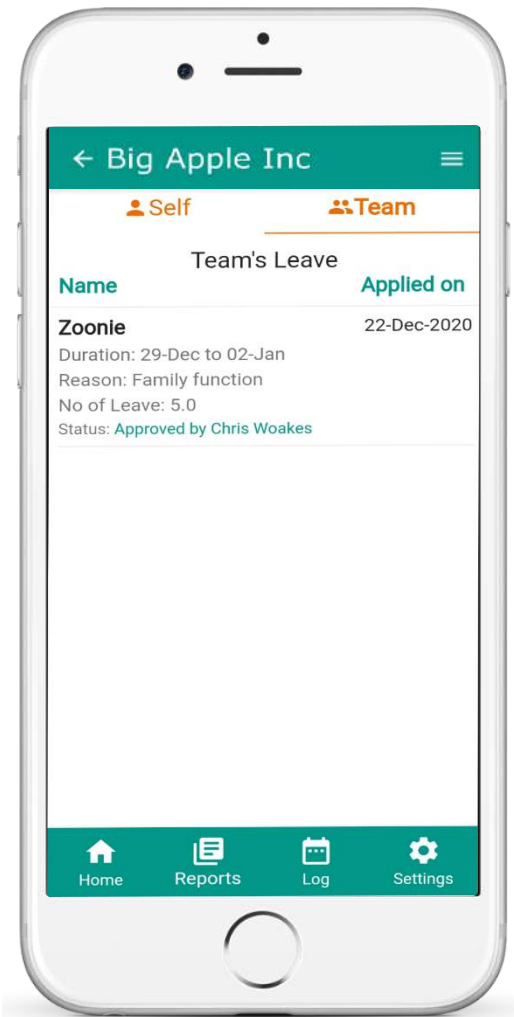

Geofence
Tracking

Geofence – Set Virtual Boundary

- Spot Employees who mark their attendance outside the office or site..
- Get mail alerts automatically listing employees outside the Geofence

Location Tracking

Location Tracking

Track live location of office or field employees. Plan manage client visits of the Sales & Service staff

Manage
Leave

Apply & Approve leave

Employees can check their Leave balance & apply for Leave through App

Offline
Attendance

Offline Attendance

- Track Attendance & Visits even in the absence of internet connection
- Works with poor network connectivity in remote areas, sea, dense forests, oil rigs etc

Time off
Management