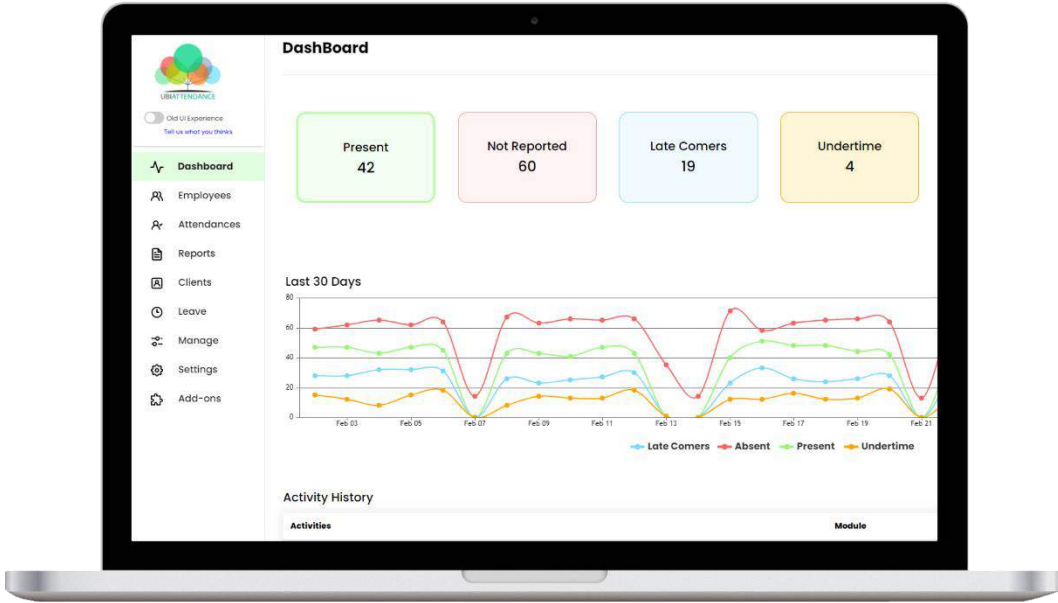

Location Tracking

Track live location of office or field employees. Plan manage client visits of the Sales & Service staff

Manage
Leave

Apply & Approve leave

Employees can check their Leave balance & apply for Leave through App

Work Shift Planner

Manage Complex Shifts

Plan & assign shift through Shift Calendar.
Manage any type of shift including flexi
shift with multiple Time in & Time out

Sitewise Attendance

Site wise Attendance Dashboard

Graphical view of the Employees present in multiple locations of a company

Department wise
Attendance

Department wise Attendance Summary

- Track Attendance & Visits of every department on App, CSV & PDF format
- Department wise Summary