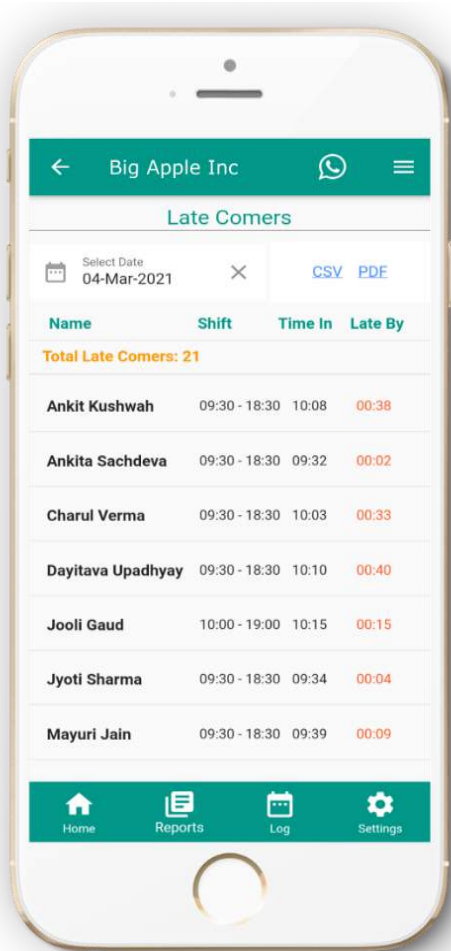

Immediate Alerts

Immediate Alerts

The Alerts along with notification & emails are reported for late Comers, early Leavers, people on Time off, missed punches, fake location, outside Geo-Fence etc.

Attendance Analytics

Insightful Reports & Graphs

Track late comers, early leavers, absentees, employee's overtime & under time with 40+powerful reports

Benefits

Quick Start

- No hardware installation. No Software required
- Start tracking time of employees immediately