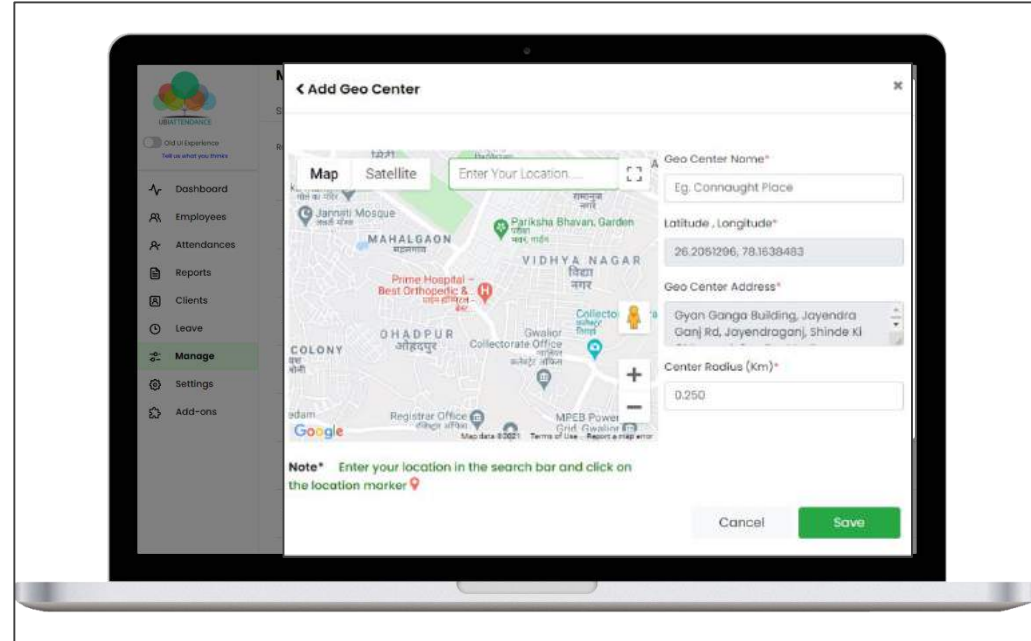

1. Employee(s) come in front of the Kiosk (Wall mounted/Stand or Supervisor Phone)
2. Kiosk camera captures the Selfie & Attendance is marked

Attendance through QR Code

Face
Recognition
Attendance

Contactless Attendance through Phone

Register Face

Match Face

Mark Attendance

Touchless Face Attendance

Contactless Time punch for "Work from Home" & Remote Employees

Visits Tracking

Field Staff Tracking

Track Attendance & visits of your field employees. Employees visits are recorded with client, location & time details

Geofence
Tracking

Geofence – Set Virtual Boundary

- Spot Employees who mark their attendance outside the office or site..
- Get mail alerts automatically listing employees outside the Geofence

Location Tracking

Location Tracking

Track live location of office or field employees. Plan manage client visits of the Sales & Service staff

Manage
Leave

Apply & Approve leave

Employees can check their Leave balance & apply for Leave through App