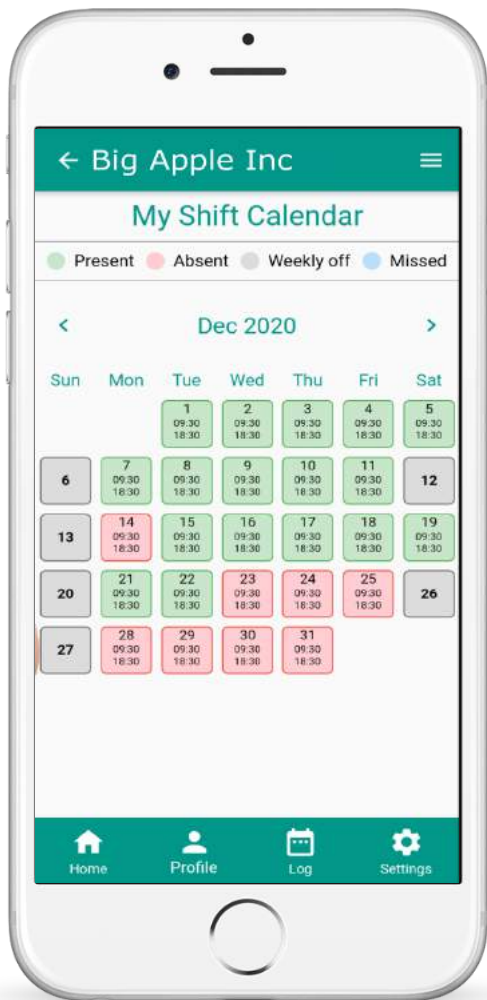

Location Tracking

Track live location of office or field employees. Plan manage client visits of the Sales & Service staff

Manage
Leave

Apply & Approve leave

Employees can check their Leave balance & apply for Leave through App

Time off Management

Hourly Pay

Hourly Pay

Pull hours worked of each Employee from ubiAttendance web admin panel. Based on hourly rate decided for each employee, get accurate wage information month on month without sweating.

Name	Worked hours	Hourly Rate
Feb 11,2021 - Feb 11,2021		
Andrew Filler	00:00	0.00
Amanda Stone	00:00	0.00
Bruno Musk	00:00	0.00
Bennie Morgan	00:00	0.00
Casey Anthony	00:00	45.00
David Philip	00:00	0.00
Emma Watson	00:00	0.00
Garry Zack	00:00	500.00

Work Shift Planner

Manage Complex Shifts

Plan & assign shift through Shift Calendar.
Manage any type of shift including flexi
shift with multiple Time in & Time out

Sitewise Attendance

Site wise Attendance Dashboard