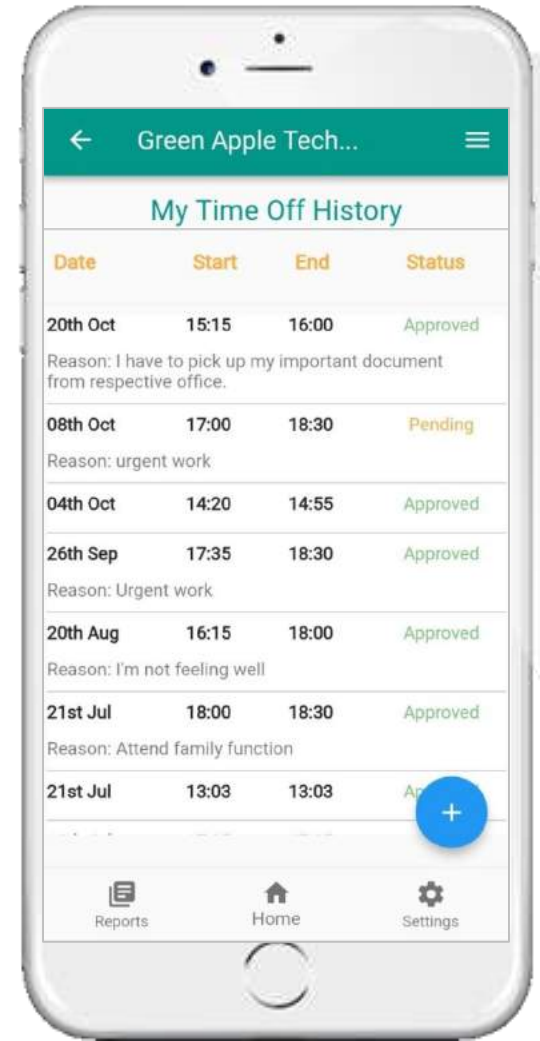

Geofence
Tracking

Geofence – Set Virtual Boundary

- Spot Employees who mark their attendance outside the office or site..
- Get mail alerts automatically listing employees outside the Geofence

Location Tracking

Location Tracking

Track live location of office or field employees. Plan manage client visits of the Sales & Service staff

Manage
Leave

Apply & Approve leave

Employees can check their Leave balance & apply for Leave through App

Offline
Attendance

Offline Attendance

- Track Attendance & Visits even in the absence of internet connection
- Works with poor network connectivity in remote areas, sea, dense forests, oil rigs etc

Time off
Management

Time off Management

Hourly Pay

Hourly Pay

Pull hours worked of each Employee from ubiAttendance web admin panel. Based on hourly rate decided for each employee, get accurate wage information month on month without sweating.