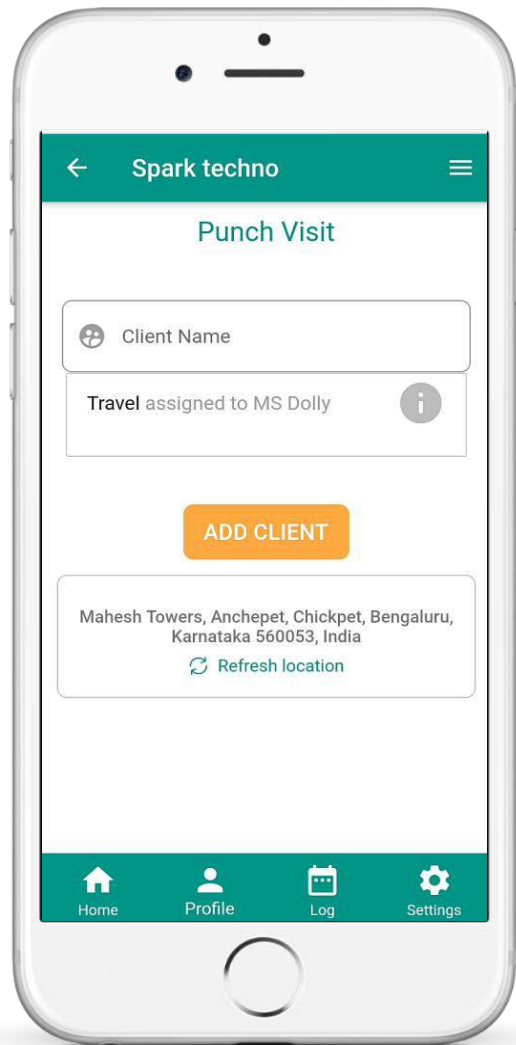

1. Employee(s) come in front of the Kiosk (Wall mounted/Stand or Supervisor Phone)
2. Kiosk camera captures the Selfie & Attendance is marked

Attendance through QR Code

Face
Recognition
Attendance

Contactless Attendance through Phone

Register Face

Match Face

Mark Attendance

Touchless Face Attendance

Contactless Time punch for "Work from Home" & Remote Employees

Visits Tracking

Field Staff Tracking

Track Attendance & visits of your field employees. Employees visits are recorded with client, location & time details

Geofence
Tracking

Geofence – Set Virtual Boundary

- Spot Employees who mark their attendance outside the office or site..
- Get mail alerts automatically listing employees outside the Geofence

Location Tracking

Location Tracking

Track live location of office or field employees. Plan manage client visits of the Sales & Service staff

Manage
Leave

Apply & Approve leave

Employees can check their Leave balance & apply for Leave through App