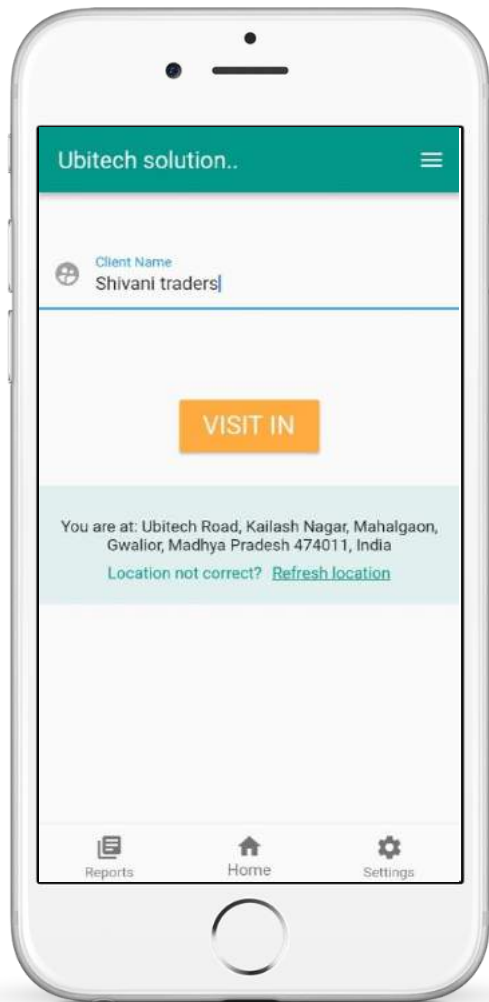

1. Employee(s) come in front of the Kiosk (Wall mounted/Stand or Supervisor Phone)
2. Kiosk camera captures the Selfie & Attendance is marked

Attendance through QR Code

Face
Recognition
Attendance

Contactless Attendance through Phone

Register Face

Match Face

Mark Attendance

Touchless Face Attendance

Contactless Time punch for "Work from Home" & Remote Employees

Visits Tracking

Field Staff Tracking

Track Attendance & visits of your field employees. Employees visits are recorded with client, location & time details

Geofence
Tracking

Geofence – Set Virtual Boundary

- Spot Employees who mark their attendance outside the office or site..
- Get mail alerts automatically listing employees outside the Geofence

Location Tracking