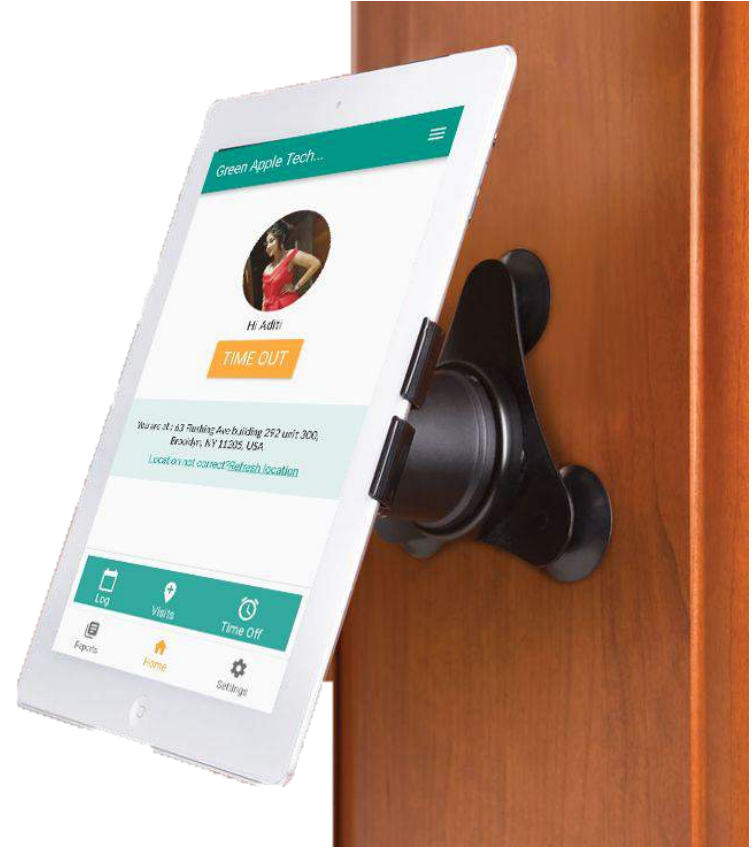

Offline Attendance

Time Off

Hourly Pay

Shift Planner

Punching Time in and Time out is as easy as 1-2-3

1

Punch Time

Take Selfie

2

3

Check
Attendance

Team
Attendance

Team Attendance

Mark attendance of multiple employees in one go in 3 modes:

1. Admin
2. QR code
3. Face Recognition

Kiosk Attendance

1. Employee(s) come in front of the Kiosk (Wall mounted/Stand or Supervisor Phone)
2. Kiosk camera captures the Selfie & Attendance is marked

Attendance through QR Code

Face
Recognition
Attendance

Contactless Attendance through Phone