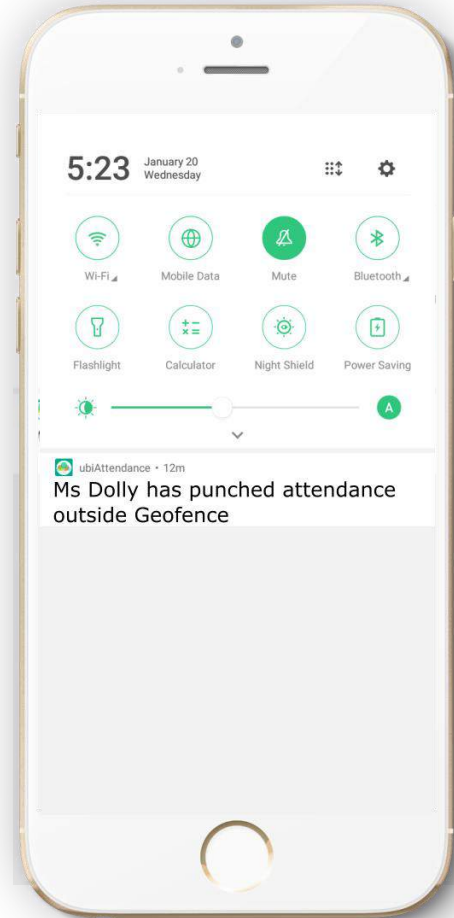

Immediate Alerts

The Alerts along with notification & emails are reported for late Comers, early Leavers, people on Time off, missed punches, fake location, outside Geo-Fence etc.