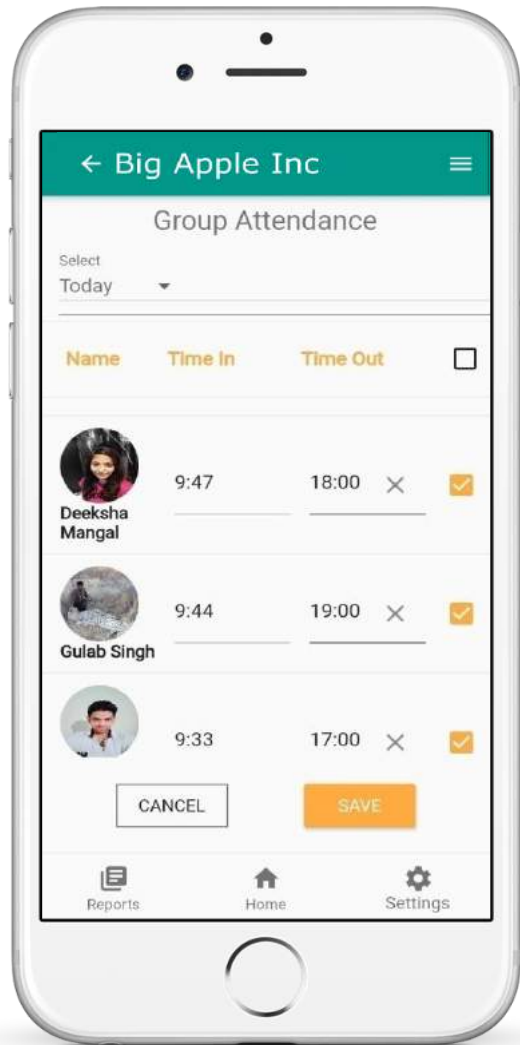

Features

Best Work from Home Attendance App - Features

Admin Attendance

Face Recognition

Visits

Geo-fence

Location Tracking

Leave

Offline Attendance

Time Off

Hourly Pay

Shift Planner

Punching Time in and Time out is as easy as 1-2-3

1

Punch Time

Take Selfie

2

3

Check
Attendance

Team
Attendance

Team Attendance

Mark attendance of multiple employees in one go in 3 modes:

1. Admin
2. QR code
3. Face Recognition

Kiosk Attendance

1. Employee(s) come in front of the Kiosk (Wall mounted/Stand or Supervisor Phone)
2. Kiosk camera captures the Selfie & Attendance is marked

Attendance through QR Code

Face
Recognition
Attendance

Contactless Attendance through Phone